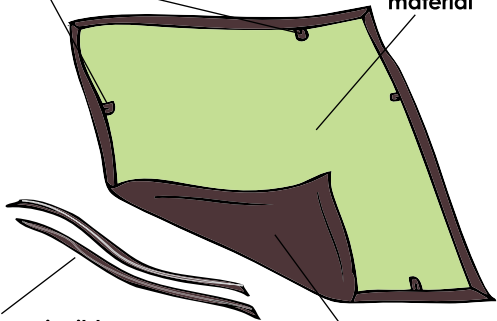

WOOBEE™

water resistant

loops for optional ties

cozy soft
material

grosgrain ribbons
for optional ties

wind & water
resistant backing

Super Woobee!

Your Complete Guide

Welcome to the world's most versatile luxury blanket. Cozy durable fabrics & innovative design allow Super Woobee users endless options.

Pull the custom ribbon ties through the loops to secure the Super Woobee when you want it to stay put, like for strollers & wheelchairs. Or, take the ribbon ties off for lounging on the beach, boating, or watching an outdoor event.