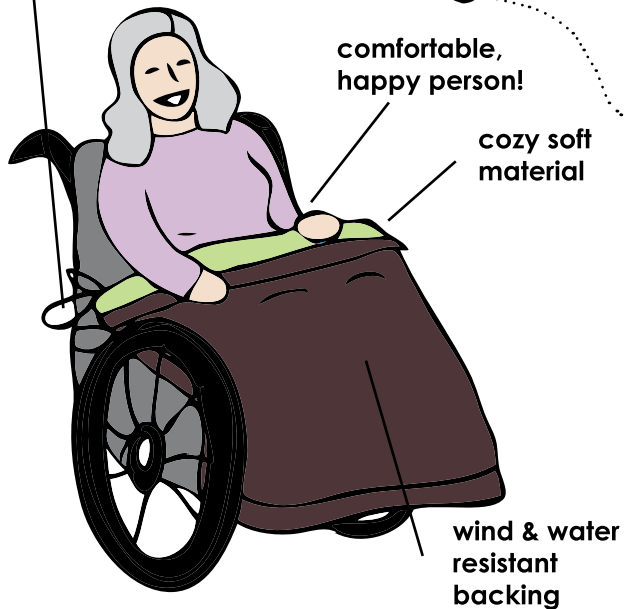

ties to stroller (optional)

happy children!

cozy soft material

wind & water resistant backing

on a DOUBLE STROLLER!

ties to wheelchair (optional)

Use your Super Woobee...
WITH A WHEELCHAIR!

stoked kid!

Use your Super Woobee for...
BEACH and SURF!

WOOBEEES are durable and easy to wash...
don't be afraid to throw yours on the ground
for a dry comfy play surface!

happy Dad and Baby!

cozy
front

wind & water
resistant backing