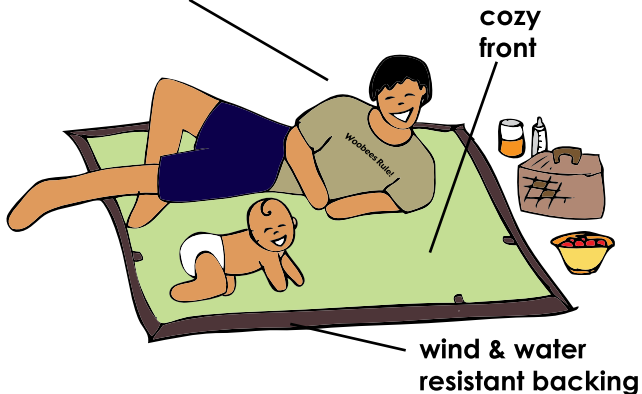

Welcome to the world's most versatile luxury blanket. Cozy durable fabrics & innovative design allow Super Woobee users endless options.

Pull the custom ribbon ties through the loops to secure the Super Woobee when you want it to stay put, like for strollers & wheelchairs. Or, take the ribbon ties off for lounging on the beach, boating, or watching an outdoor event.

ties to stroller (optional)

happy children!

cozy soft material

wind & water resistant backing

on a DOUBLE STROLLER!

ties to wheelchair (optional)

Use your Super Woobee...
WITH A WHEELCHAIR!

stoked kid!

Use your Super Woobee for...
BEACH and SURF!

WOOBEEES are durable and easy to wash...
don't be afraid to throw yours on the ground
for a dry comfy play surface!

happy Dad and Baby!

cozy
front

wind & water
resistant backing